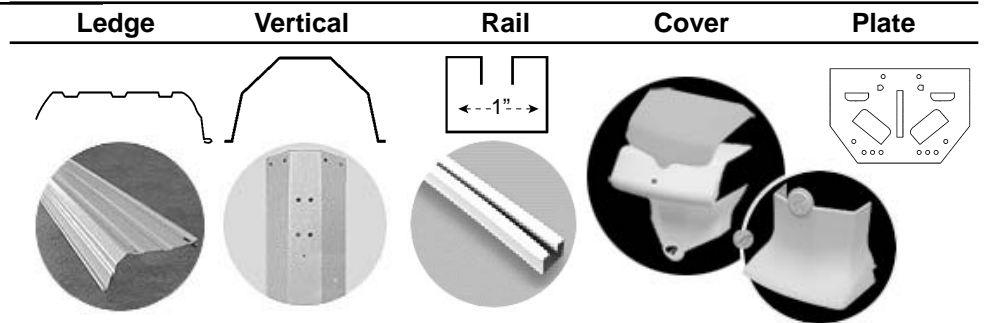

7" XL POOL FRAME (Oasis)

7A-1