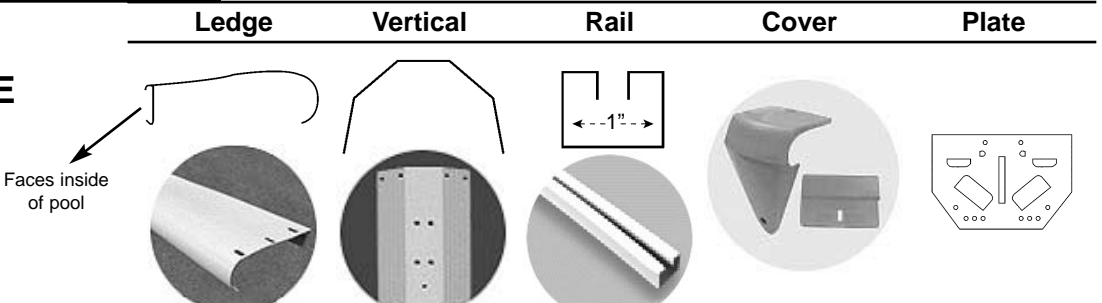

FRAME STYLES

	Ledge	Vertical	Rail	Cover	Plate
5/8" POOL FRAME 1A	 	 	N/A	N/A	N/A
1" POOL FRAME 1B	 	 	N/A		N/A
4" POOL FRAME 4A	 	 	 		
6" POOL FRAME (Princeton) 6A	 	 	 		
6" POOL FRAME (Omni) 6B	 	 	 		
6" DELUXE FRAME (Stockbridge) 6C	 	 	 		

FRAME STYLES

6" EXTRUDED ALUMINUM FRAME (Essex)

6D

6" EXTRUDED ALUMINUM FRAME (Alexis)

6E

7" XL POOL FRAME

7A

7" XL POOL FRAME (Oasis)

7A-1

7" POOL FRAME

7B

7" POOL FRAME (Palisades)

7C

FRAME STYLES

7" EXTRUDED RESIN FRAME

7D