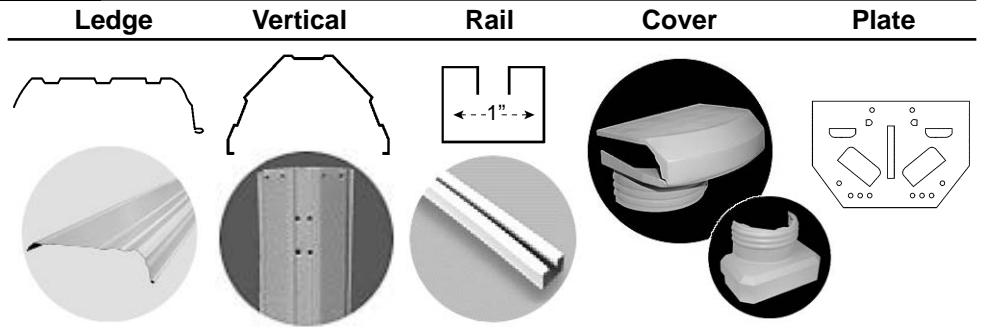

FRAME STYLES

	Ledge	Vertical	Rail	Cover	Plate
5/8" POOL FRAME 1A	 	 	N/A	N/A	N/A
1" POOL FRAME 1B	 	 	N/A		N/A
4" POOL FRAME 4A	 	 	 		
6" POOL FRAME (Princeton) 6A	 	 	 		
6" POOL FRAME (Omni) 6B	 	 	 		
6" DELUXE FRAME (Stockbridge) 6C	 	 	 		

7A-1

7" POOL FRAME

7B

7" POOL FRAME (Palisades)

7C

FRAME STYLES

7" EXTRUDED RESIN FRAME

7D

9" POOL FRAME

9A

9" POOL FRAME (Royal Admiral)

9B

To measure the rails:

To measure the ledges:

To measure the buttresses:

1995 and After