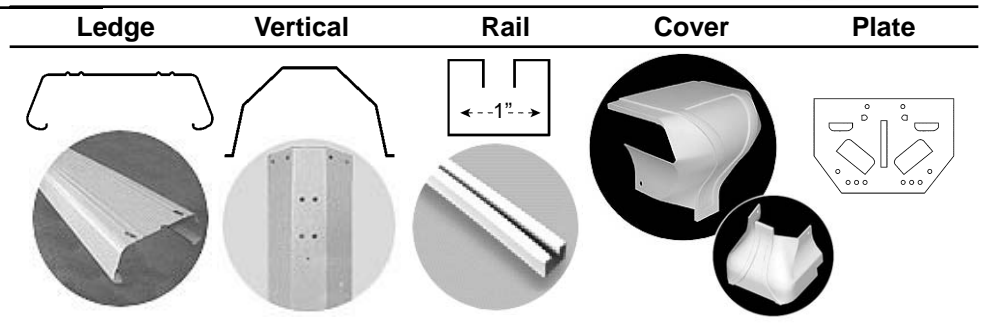

7" POOL FRAME

7B