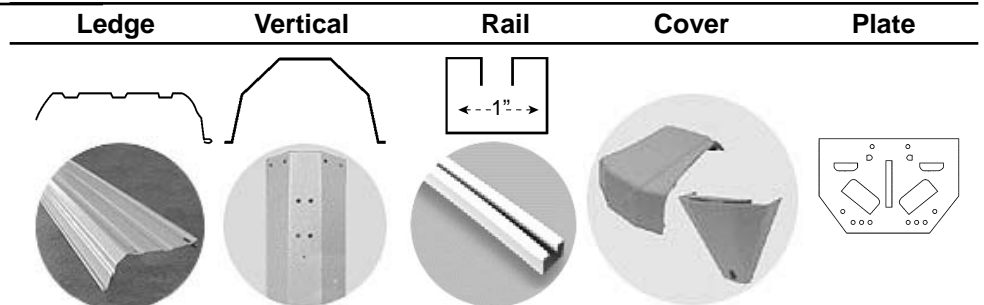

FRAME STYLES

	Ledge	Vertical	Rail	Cover	Plate
5/8" POOL FRAME 1A	 	 	N/A	N/A	N/A
1" POOL FRAME 1B	 	 	N/A		N/A
4" POOL FRAME 4A	 	 	 		
6" POOL FRAME (Princeton) 6A	 	 	 		
6" POOL FRAME (Omni) 6B	 	 	 		
6" DELUXE FRAME (Stockbridge) 6C	 	 	 		

FRAME STYLES

6" EXTRUDED ALUMINUM FRAME (Essex)

6D

6" EXTRUDED ALUMINUM FRAME (Alexis)

6E

7" XL POOL FRAME

7A

7" XL POOL FRAME (Oasis)