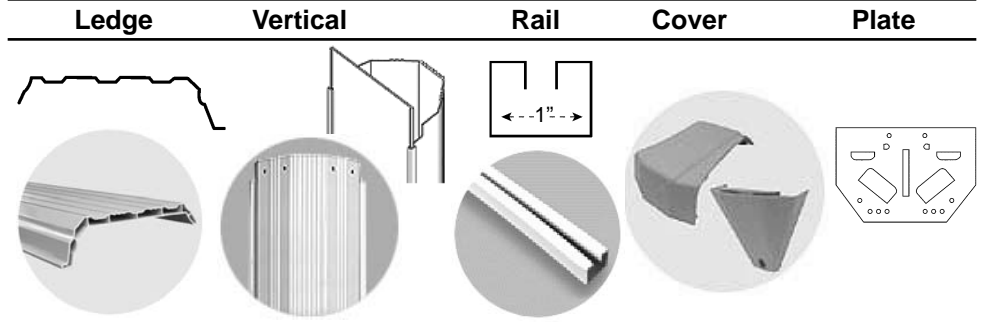

FRAME STYLES

	Ledge	Vertical	Rail	Cover	Plate
5/8" POOL FRAME 1A	 	 	N/A	N/A	N/A
1" POOL FRAME 1B	 	 	N/A		N/A
4" POOL FRAME 4A	 	 	 		
6" POOL FRAME (Princeton) 6A	 	 	 		
6" POOL FRAME (Omni) 6B	 	 	 		
6" DELUXE FRAME (Stockbridge) 6C	 	 	 		

7A-1

7" POOL FRAME

7B

7" POOL FRAME (Palisades)

7C

FRAME STYLES

7" EXTRUDED RESIN FRAME

7D

9" POOL FRAME

9A

9" POOL FRAME (Royal Admiral)

9B

To measure the rails:

To measure the ledges:

To measure the buttresses:

1995 and After