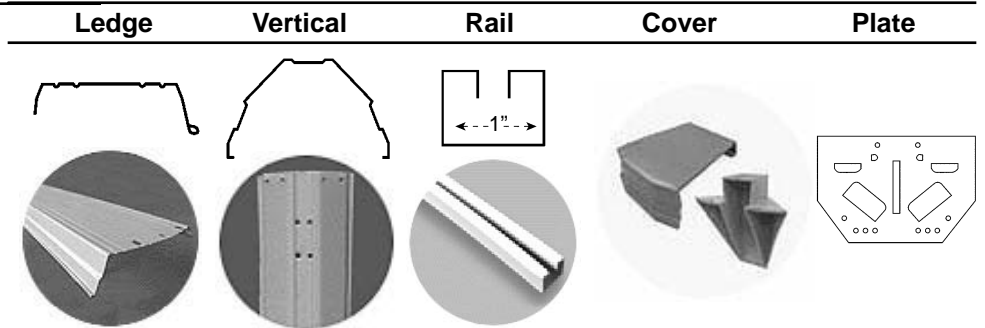

FRAME STYLES

	Ledge	Vertical	Rail	Cover	Plate
5/8" POOL FRAME 1A	 	 	N/A	N/A	N/A
1" POOL FRAME 1B	 	 	N/A		N/A
4" POOL FRAME 4A	 	 	 		
6" POOL FRAME (Princeton) 6A	 	 	 		
6" POOL FRAME (Omni) 6B	 	 	 		
6" DELUXE FRAME (Stockbridge) 6C	 	 	 		

7A-1

7" POOL FRAME

7B

7" POOL FRAME (Palisades)

7C

FRAME STYLES

7" EXTRUDED RESIN FRAME

7D

9" POOL FRAME

9A

9" POOL FRAME (Royal Admiral)

9B

To measure the rails:

To measure the ledges:

To measure the buttresses:

1995 and After