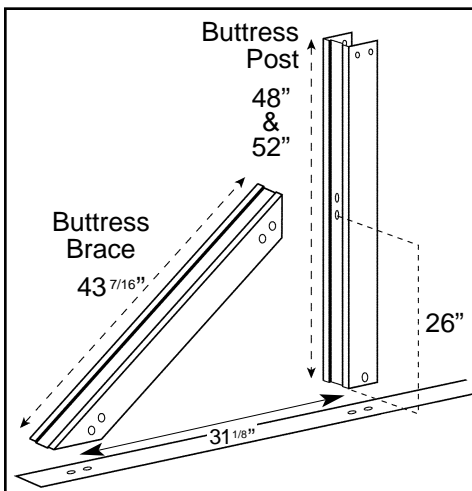

9" POOL FRAME

9A

9" POOL FRAME (Royal Admiral)

9B

To measure the rails:

To measure the ledges:

To measure the buttresses:

1995 and After

All 1995 and after buttress braces fit both 52" and 48" oval pools.

1994 and Prior