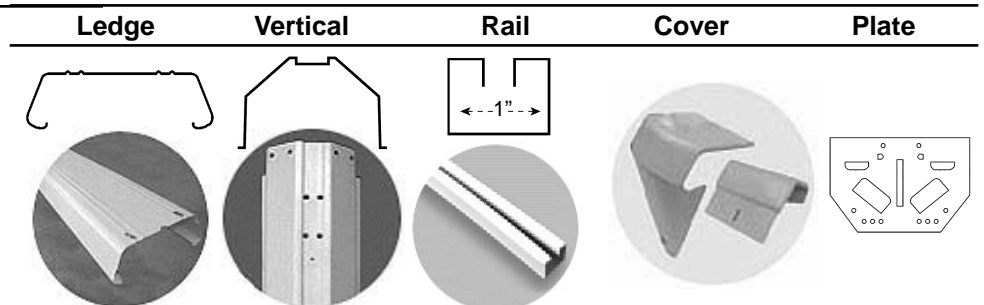

FRAME STYLES

	Ledge	Vertical	Rail	Cover	Plate
5/8" POOL FRAME 1A	 	 	N/A	N/A	N/A
1" POOL FRAME 1B	 	 	N/A		N/A
4" POOL FRAME 4A	 	 	 		
6" POOL FRAME (Princeton) 6A	 	 	 		
6" POOL FRAME (Omni) 6B	 	 	 		
6" DELUXE FRAME (Stockbridge) 6C	 	 	 		

7A-1

7" POOL FRAME

7B

7" POOL FRAME (Palisades)

7C

FRAME STYLES

7" EXTRUDED RESIN FRAME

7D

9" POOL FRAME

9A

9" POOL FRAME (Royal Admiral)

9B

To measure the rails:

To measure the ledges:

To measure the buttresses:

1995 and After