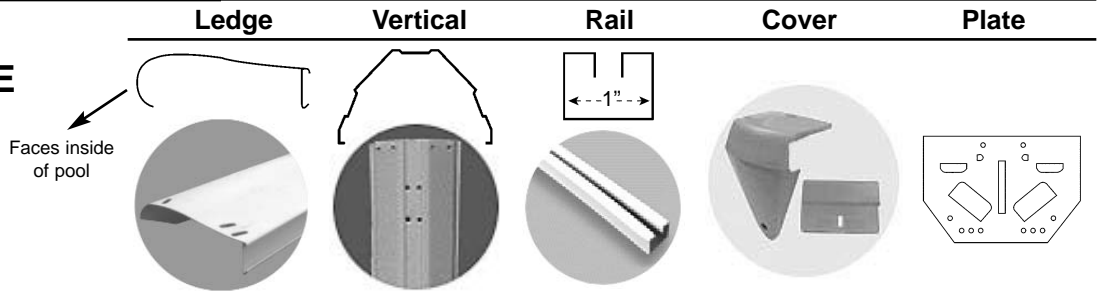

FRAME STYLES

	Ledge	Vertical	Rail	Cover	Plate
5/8" POOL FRAME 1A	 	 	N/A	N/A	N/A
1" POOL FRAME 1B	 	 	N/A		N/A
4" POOL FRAME 4A	 	 	 		
6" POOL FRAME (Princeton) 6A	 	 	 		
6" POOL FRAME (Omni) 6B	 	 	 		
6" DELUXE FRAME (Stockbridge) 6C	 	 	 		

FRAME STYLES

6" EXTRUDED ALUMINUM FRAME (Essex)

6D

6" EXTRUDED ALUMINUM FRAME (Alexis)

6E

7" XL POOL FRAME

7A

7" XL POOL FRAME (Oasis)