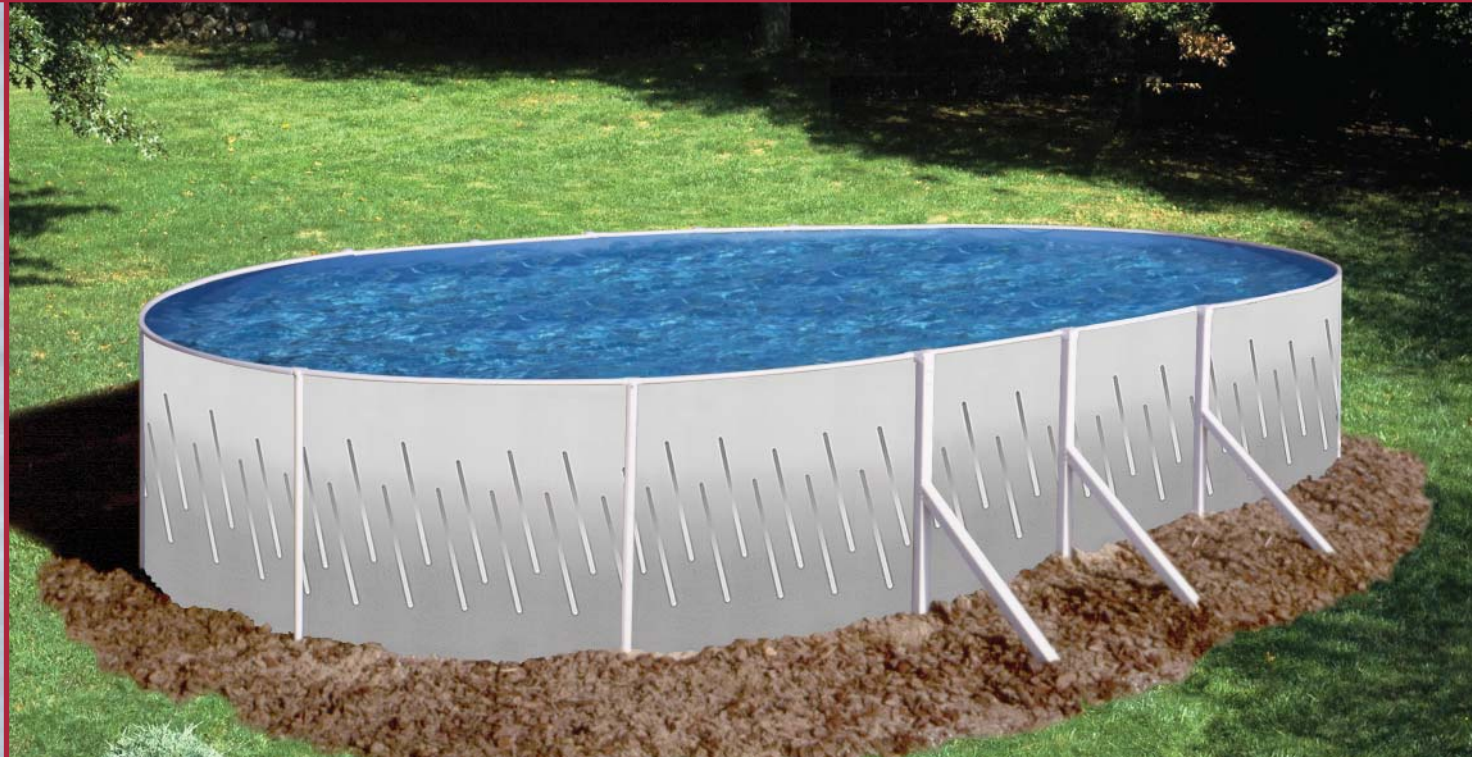

CONCRETE

With today's hectic lifestyle, an above ground pool is a great way to pull family and friends together. This quality time creates a lifetime of memories.

An above ground pool in your backyard gives you and your family the freedom to use it anytime day or night. Your backyard oasis eliminates driving to the local pool, buying yearly passes, or waiting in long lines at busy water parks. Most important, is the luxury of enjoying your pool in the safety and comfort of your home.

5 Year Limited Warranty

Universal structure of 1 inch top and bottom galvanized steel rails with a "posi-lock" frame construction. White Enamel painted.

1 3/4 inch galvanized steel vertical. White Enamel painted.

Universal top and bottom connectors. Lock rails together and bolts into the verticals. White Enamel painted.

Crystex coated galvanized steel wall. Corrugated for additional strength.

Zinc Dichromate hardware.

ADULT SUPERVISION REQUIRED!

WARNING! POOLS ARE NOT DESIGNED FOR DIVING OR JUMPING!

Swim'n Play Inc. Authorized Dealer:

ROUND POOL SIZES

12 ft. x 48"
15 ft. x 48"
18 ft. x 48"
21 ft. x 48"
24 ft. x 48"
27 ft. x 48"