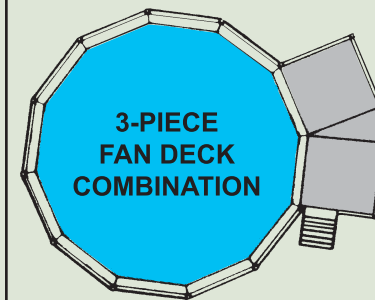

15 ft. x 30 ft. 335

18 ft. x 33 ft. 385

End Decks

Oval Pool Sizes	Deck Sizes	Sq. Ft.
18 ft. x 12 ft. x 52 in.	12 ft. x 9.2 ft.	81.8
24 ft. x 12 ft. x 52 in.	12 ft. x 9.2 ft.	81.8
24 ft. x 15 ft. x 52 in.	15 ft. x 10.2 ft.	108.0
30 ft. x 15 ft. x 52 in.	15 ft. x 10.2 ft.	108.0
33 ft. x 18 ft. x 52 in.	18 ft. x 11.5 ft.	130.4
45 ft. x 18 ft. x 52 in.	18 ft. x 11.5 ft.	130.4

Free Standing Decks

Fits all round pools 12 ft. to 33 ft. and oval pools 12 ft. x 18 ft. to 18 ft. x 33 ft.

3 Sizes Available: 3 ft. x 5 ft. x 52 in. (15 sq. ft.)
6 ft. x 5 ft. x 52 in. (30 sq. ft.)
9 ft. x 5 ft. x 52 in. (45 sq. ft.)

Side Decks

Oval Pool Sizes	Deck Sizes	Sq. Ft.
18 ft. x 12 ft. x 52 in.	7 ft. x 5 ft.	35
24 ft. x 12 ft. x 52 in.	11 ft. x 5 ft.	55
24 ft. x 15 ft. x 52 in.	11 ft. x 5 ft.	55
30 ft. x 15 ft. x 52 in.	15 ft. x 5 ft.	75
33 ft. x 18 ft. x 52 in.	15 ft. x 5 ft.	75
45 ft. x 18 ft. x 52 in.	27 ft. x 5 ft.	135