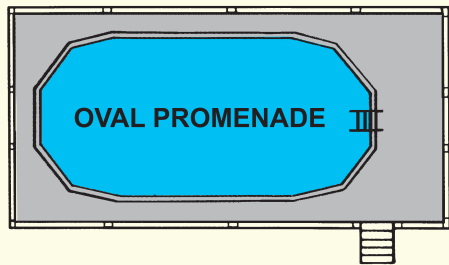

Promenade

Deck and Fence with 18 inch carpeted walk-around

313 Regina Avenue
Rahway, NJ 07065
(732) 574-1500
info@swimnplay.com

2 Piece Fan Decks

Deck Sizes Sq. Ft.

10 ft. x 13.5 ft. x 4.5 ft. 53.25

Fits 15 ft. through 33 ft. Round pools and 33 x 18 Oval pools

*Also fits 15 ft. oval pools but it will be off set.

Promenade

Deck and Fence with 18 inch carpeted walk-around

Round Pool Sizes Deck Sq. Ft.

24 ft. 176

27 ft. 190

30 ft. 203

Oval Pool Sizes Deck Sq. Ft.

15 ft. x 30 ft. 335

18 ft. x 33 ft. 385

End Decks

Oval Pool Sizes	Deck Sizes	Sq. Ft.
18 ft. x 12 ft. x 52 in.	12 ft. x 9.2 ft.	81.8
24 ft. x 12 ft. x 52 in.	12 ft. x 9.2 ft.	81.8
24 ft. x 15 ft. x 52 in.	15 ft. x 10.2 ft.	108.0
30 ft. x 15 ft. x 52 in.	15 ft. x 10.2 ft.	108.0
33 ft. x 18 ft. x 52 in.	18 ft. x 11.5 ft.	130.4
45 ft. x 18 ft. x 52 in.	18 ft. x 11.5 ft.	130.4