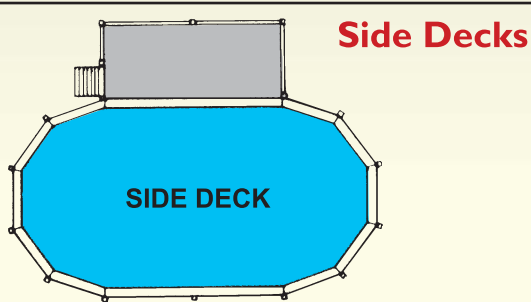

*Also fits 15 ft. oval pools but it will be off set.

Promenade

Deck and Fence with 18 inch carpeted walk-around

Round Pool Sizes Deck Sq. Ft.

24 ft. 176

27 ft. 190

30 ft. 203

Oval Pool Sizes Deck Sq. Ft.

15 ft. x 30 ft. 335

18 ft. x 33 ft. 385

End Decks

Oval Pool Sizes	Deck Sizes	Sq. Ft.
18 ft. x 12 ft. x 52 in.	12 ft. x 9.2 ft.	81.8
24 ft. x 12 ft. x 52 in.	12 ft. x 9.2 ft.	81.8
24 ft. x 15 ft. x 52 in.	15 ft. x 10.2 ft.	108.0
30 ft. x 15 ft. x 52 in.	15 ft. x 10.2 ft.	108.0
33 ft. x 18 ft. x 52 in.	18 ft. x 11.5 ft.	130.4
45 ft. x 18 ft. x 52 in.	18 ft. x 11.5 ft.	130.4

Free Standing Decks

Fits all round pools 12 ft. to 33 ft. and oval pools 12 ft. x 18 ft. to 18 ft. x 33 ft.

3 Sizes Available: 3 ft. x 5 ft. x 52 in. (15 sq. ft.)
6 ft. x 5 ft. x 52 in. (30 sq. ft.)
9 ft. x 5 ft. x 52 in. (45 sq. ft.)

Side Decks

Oval Pool Sizes	Deck Sizes	Sq. Ft.
18 ft. x 12 ft. x 52 in.	7 ft. x 5 ft.	35
24 ft. x 12 ft. x 52 in.	11 ft. x 5 ft.	55
24 ft. x 15 ft. x 52 in.	11 ft. x 5 ft.	55
30 ft. x 15 ft. x 52 in.	15 ft. x 5 ft.	75
33 ft. x 18 ft. x 52 in.	15 ft. x 5 ft.	75
45 ft. x 18 ft. x 52 in.	27 ft. x 5 ft.	135