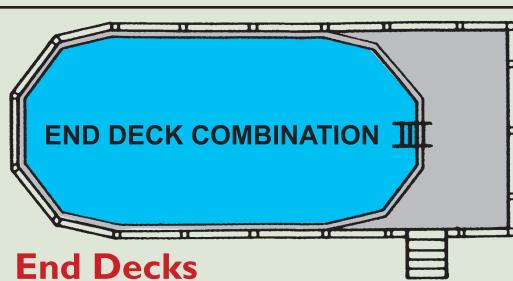

Promenade

Deck and Fence with 18 inch carpeted walk-around

313 Regina Avenue
Rahway, NJ 07065
(732) 574-1500
info@swimnplay.com

2 Piece Fan Decks

Deck Sizes Sq. Ft.

10 ft. x 13.5 ft. x 4.5 ft. 53.25

Fits 15 ft. through 33 ft. Round pools and 33 x 18 Oval pools

*Also fits 15 ft. oval pools but it will be off set.

Promenade

Deck and Fence with 18 inch carpeted walk-around

Round Pool Sizes Deck Sq. Ft.

24 ft. 176

27 ft. 190

30 ft. 203

Oval Pool Sizes Deck Sq. Ft.

15 ft. x 30 ft. 335

18 ft. x 33 ft. 385

End Decks

Oval Pool Sizes	Deck Sizes	Sq. Ft.
18 ft. x 12 ft. x 52 in.	12 ft. x 9.2 ft.	81.8
24 ft. x 12 ft. x 52 in.	12 ft. x 9.2 ft.	81.8
24 ft. x 15 ft. x 52 in.	15 ft. x 10.2 ft.	108.0
30 ft. x 15 ft. x 52 in.	15 ft. x 10.2 ft.	108.0
33 ft. x 18 ft. x 52 in.	18 ft. x 11.5 ft.	130.4
45 ft. x 18 ft. x 52 in.	18 ft. x 11.5 ft.	130.4

Free Standing Decks

Fits all round pools 12 ft. to 33 ft. and oval pools 12 ft. x 18 ft. to 18 ft. x 33 ft.

3 Sizes Available: 3 ft. x 5 ft. x 52 in. (15 sq. ft.)
6 ft. x 5 ft. x 52 in. (30 sq. ft.)
9 ft. x 5 ft. x 52 in. (45 sq. ft.)