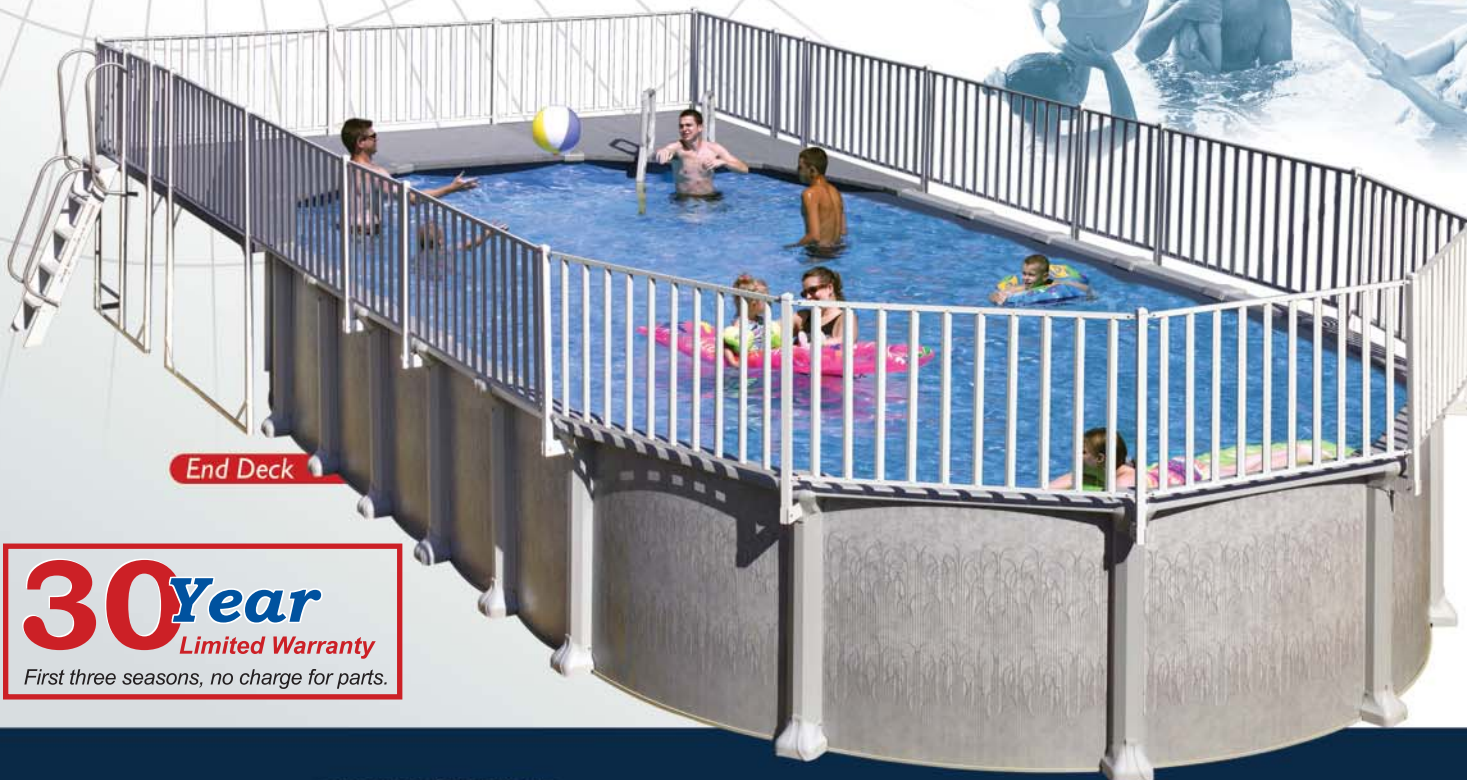

Deck & Fencing

EXTRUDED ALUMINUM

Modular, free standing decking and universal fencing allows assembly on any Swim'n Play round or oval 6-in. ledge to 10-in. ledge pools. Many decks also fit already-assembled pools.

- Completely welded extruded aluminum deck sections.
- Durable indoor/outdoor carpeting. Factory installed.
- Extruded aluminum fencing with triangular pickets for maximum strength.
- Extruded aluminum fence posts and brackets.
- Extruded aluminum outside ladder with hand rails.
- Resin in-pool ladder.

30Year

Limited Warranty

First three seasons, no charge for parts.

www.swimnplay.com

Round Promenade

Oval Promenade

Swim'n Play, Inc.

Makers of Fine Above Ground Pools®