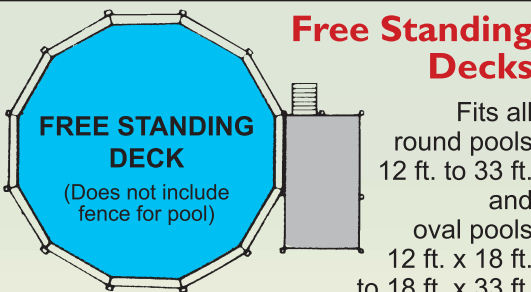

Promenade

Deck and Fence with 18 inch carpeted walk-around

313 Regina Avenue
Rahway, NJ 07065
(732) 574-1500
info@swimnplay.com

2 Piece Fan Decks

Deck Sizes Sq. Ft.

10 ft. x 13.5 ft. x 4.5 ft. 53.25

Fits 15 ft. through 33 ft. Round pools and 33 x 18 Oval pools

*Also fits 15 ft. oval pools but it will be off set.

Promenade

Deck and Fence with 18 inch carpeted walk-around

Round Pool Sizes Deck Sq. Ft.

24 ft. 176

27 ft. 190

30 ft. 203

Oval Pool Sizes Deck Sq. Ft.

15 ft. x 30 ft. 335

18 ft. x 33 ft. 385

End Decks

Oval Pool Sizes	Deck Sizes	Sq. Ft.
18 ft. x 12 ft. x 52 in.	12 ft. x 9.2 ft.	81.8
24 ft. x 12 ft. x 52 in.	12 ft. x 9.2 ft.	81.8
24 ft. x 15 ft. x 52 in.	15 ft. x 10.2 ft.	108.0
30 ft. x 15 ft. x 52 in.	15 ft. x 10.2 ft.	108.0
33 ft. x 18 ft. x 52 in.	18 ft. x 11.5 ft.	130.4
45 ft. x 18 ft. x 52 in.	18 ft. x 11.5 ft.	130.4

Free Standing Decks

Fits all round pools 12 ft. to 33 ft. and oval pools 12 ft. x 18 ft. to 18 ft. x 33 ft.

3 Sizes Available: 3 ft. x 5 ft. x 52 in. (15 sq. ft.)
6 ft. x 5 ft. x 52 in. (30 sq. ft.)
9 ft. x 5 ft. x 52 in. (45 sq. ft.)