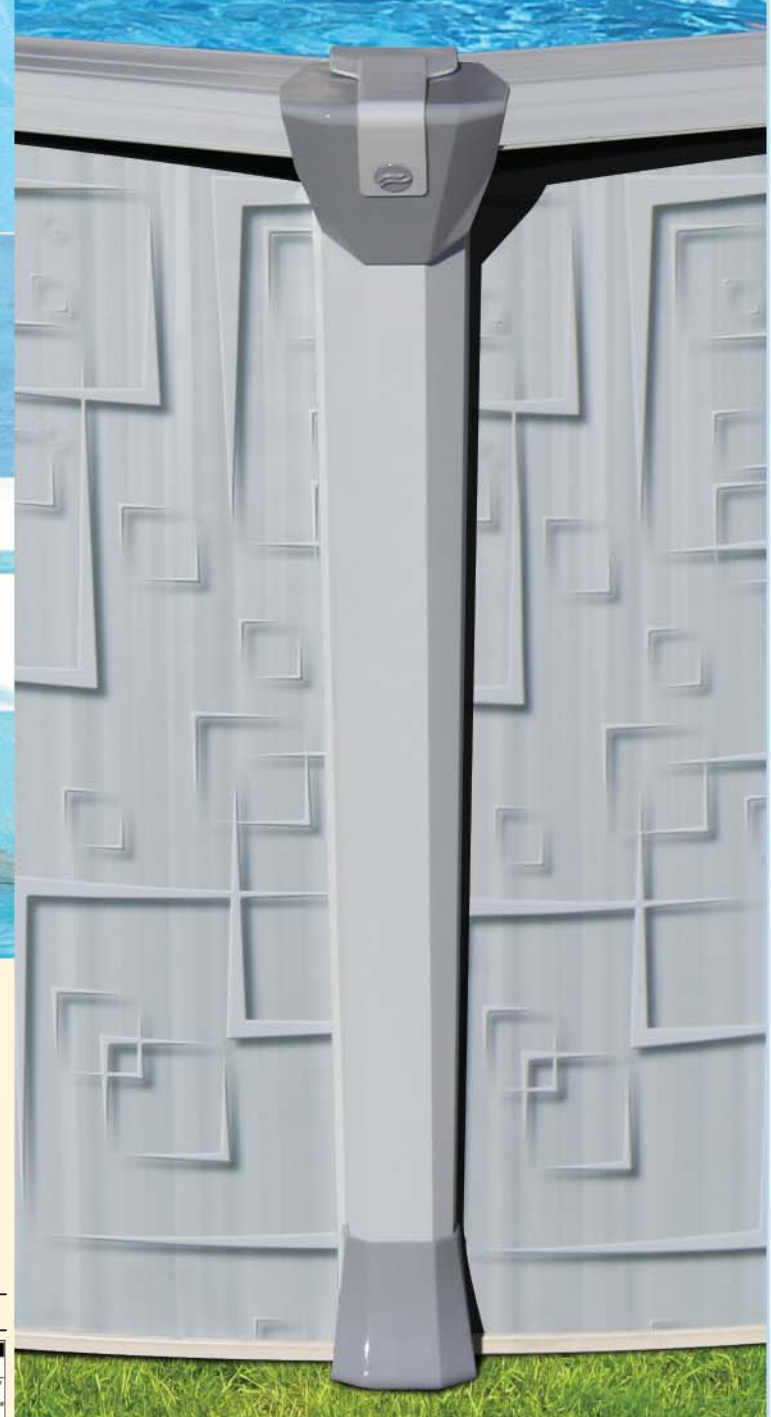

7 inch Ledges

Roll-Formed Hot-Dipped Galvanized Steel Gray Ledges.

Tapered Verticals

Elegant Tapered Design Hot-Dipped Galvanized Steel Verticals. Textured Gray.

Covers

3 Piece Duo-Color Molded Resin Top Covers and 1 Piece Bottom Cover.

Rails

Universal Top and Bottom Galvanized Steel Rails.

Plates

Galvanized Steel Top and Bottom Plates.

Pool Wall

52 inch Hot-Dipped Galvanized Steel Wall Enamel Painted and Crystex® Coated for Extra Protection.

POOL WALL AND FRAME LAYERS OF TREATMENT:

ROUND POOL SIZES

- 12 ft. x 52 in.
- 15 ft. x 52 in.
- 18 ft. x 52 in.
- 21 ft. x 52 in.
- 24 ft. x 52 in.
- 27 ft. x 52 in.
- 30 ft. x 52 in.
- 33 ft. x 52 in.

OVAL POOL SIZES

- 18 ft. x 12 ft. x 52 in.
- 24 ft. x 12 ft. x 52 in.
- 24 ft. x 15 ft. x 52 in.
- 30 ft. x 15 ft. x 52 in.
- 33 ft. x 18 ft. x 52 in.
- 45 ft. x 18 ft. x 52 in.

SLIM STYLE OVAL POOL SIZES

- 18 ft. x 12 ft. x 52 in.
- 24 ft. x 12 ft. x 52 in.
- 24 ft. x 15 ft. x 52 in.
- 30 ft. x 15 ft. x 52 in.
- 33 ft. x 18 ft. x 52 in.