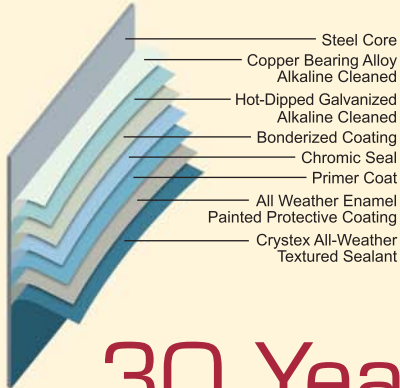

POOL WALL AND FRAME LAYERS OF TREATMENT:

ROUND POOL SIZES

- 12 ft. x 52 in.
- 15 ft. x 52 in.
- 18 ft. x 52 in.
- 21 ft. x 52 in.
- 24 ft. x 52 in.
- 27 ft. x 52 in.
- 30 ft. x 52 in.
- 33 ft. x 52 in.

OVAL POOL SIZES

- 18 ft. x 12 ft. x 52 in.
- 24 ft. x 12 ft. x 52 in.
- 24 ft. x 15 ft. x 52 in.
- 30 ft. x 15 ft. x 52 in.
- 33 ft. x 18 ft. x 52 in.
- 45 ft. x 18 ft. x 52 in.

SLIM STYLE OVAL POOL SIZES

- 18 ft. x 12 ft. x 52 in.
- 24 ft. x 12 ft. x 52 in.
- 24 ft. x 15 ft. x 52 in.
- 30 ft. x 15 ft. x 52 in.
- 33 ft. x 18 ft. x 52 in.

45 ft. x 18 ft. x 52" Oval and 33 ft. x 52" Round pool walls have 2 skimmer and 2 return punches

info@swimnplay.com • www.swimnplay.com

30 Year
Limited Warranty
First 3 seasons no charge for parts

WARNING! POOLS ARE NOT DESIGNED FOR DIVING OR JUMPING!
ADULT SUPERVISION REQUIRED!