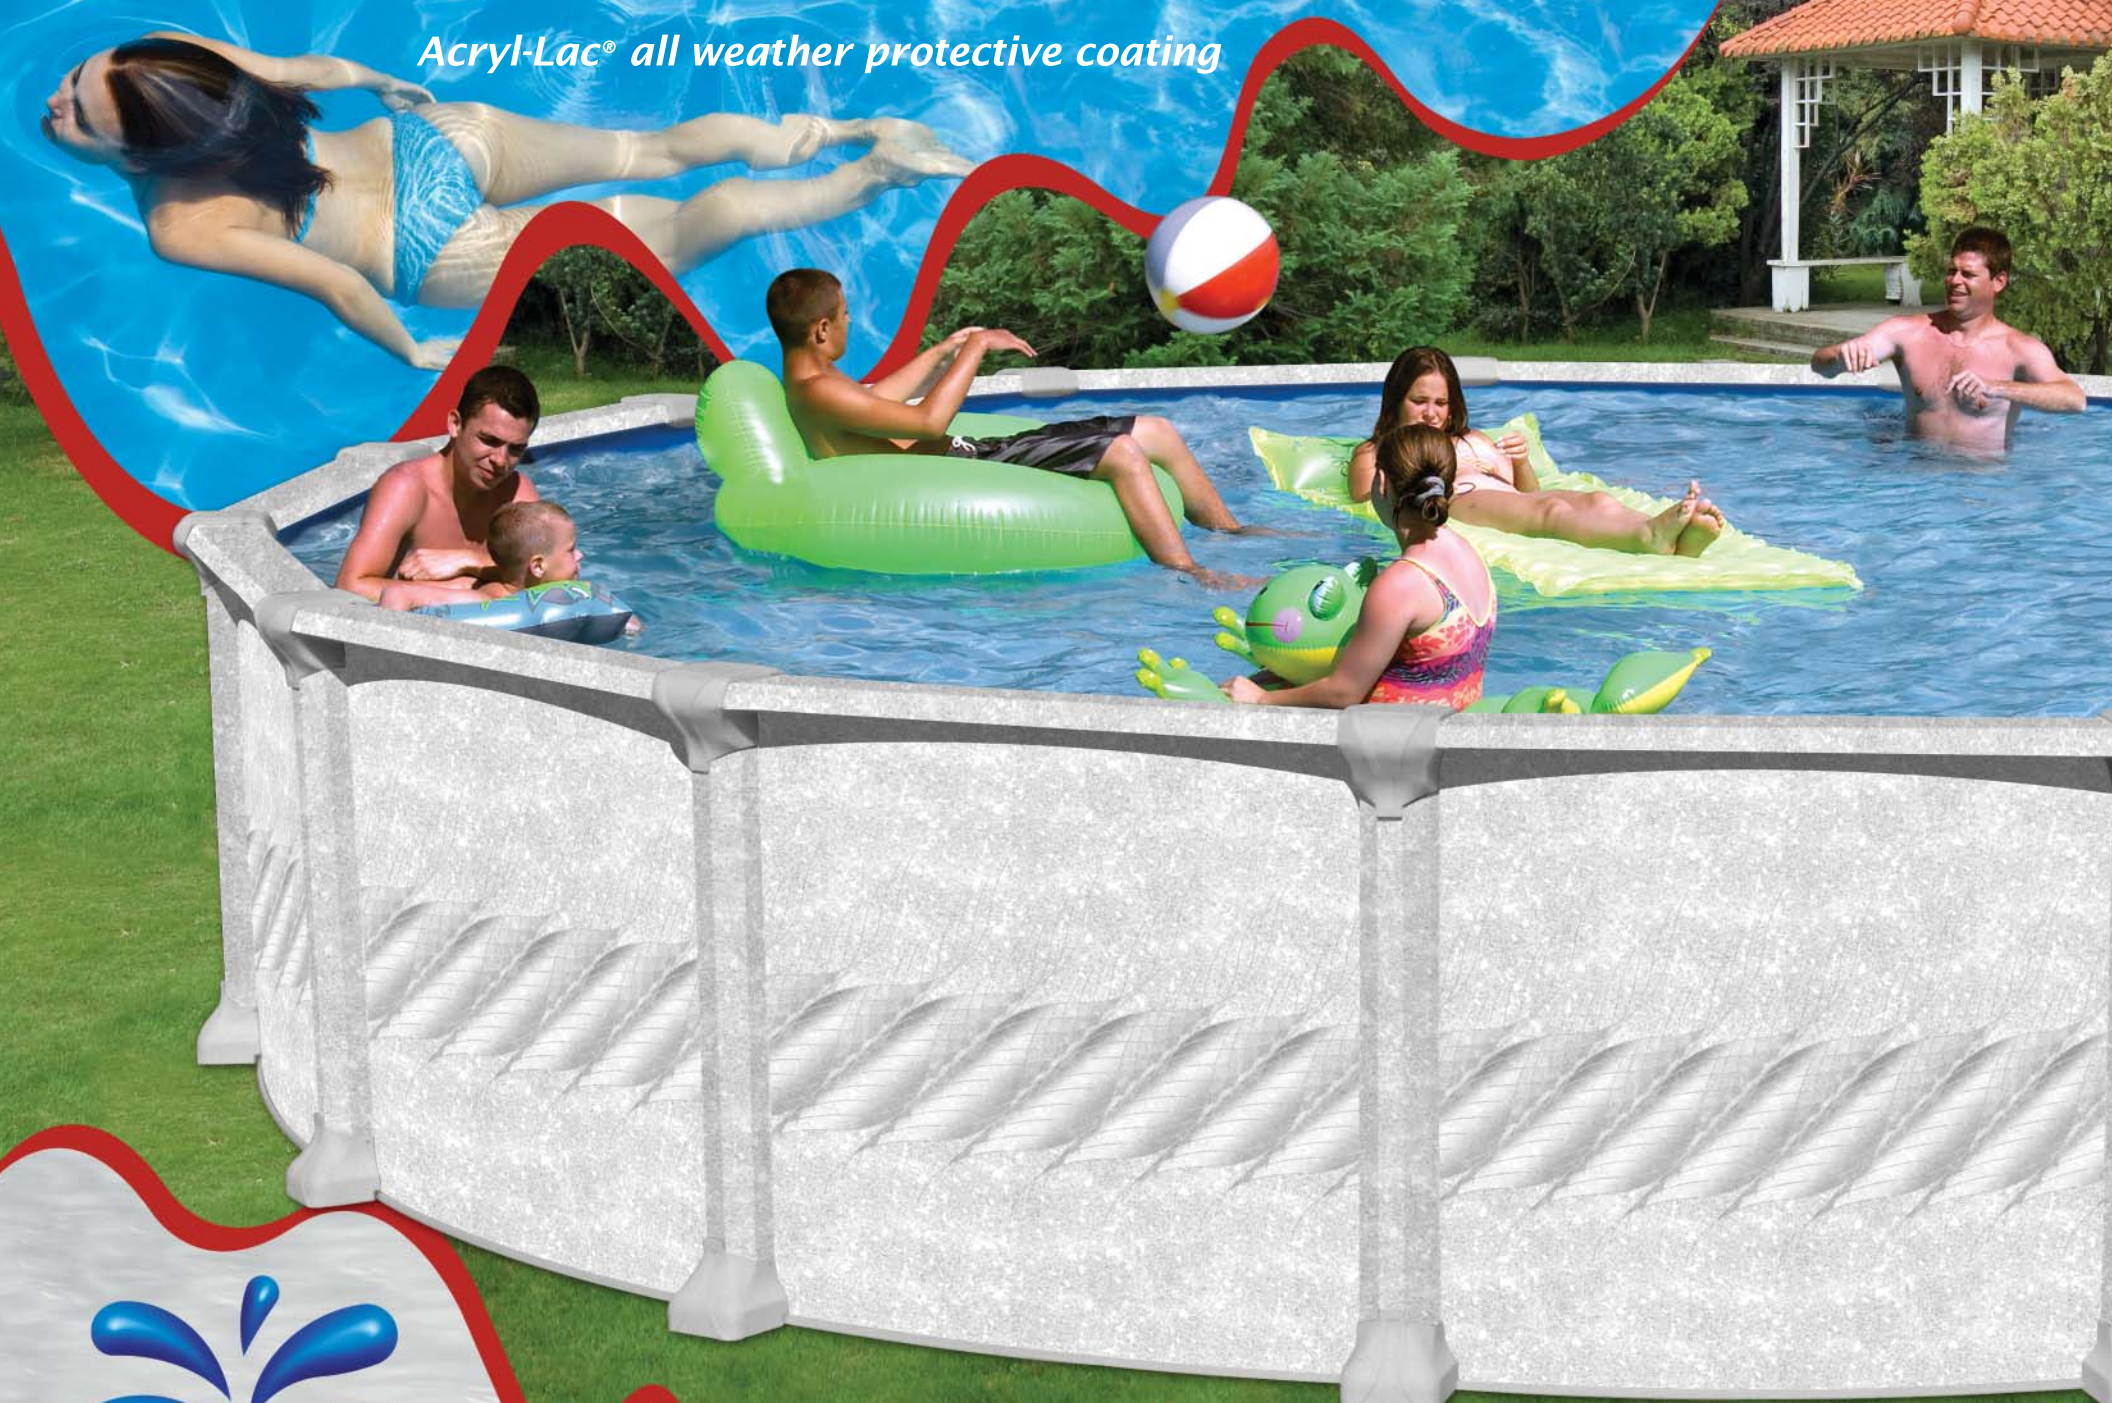

Acryl-Lac® all weather protective coating

NAVIGATOR

Navigator

35 Year Limited
Warranty
First 3 seasons no charge for parts

www.swimnplay.com

Covers: 8" Wrap around molded resin top covers and bottom pedestal.

Ledges: Heavy duty 8" printed Linen pattern with Acryl-Lac® all weather protective coating.

Verticals: Column type steel 6" deluxe with printed Linen pattern. Includes Acryl-Lac® all weather protective coating.

Rails: 1" Universal galvanized steel painted rails.

Plates: Universal painted top and bottom galvanized steel plates.

Wall: New Windsail® Gray Linen pattern.

Stainless steel hardware for extended life and high strength steel fasteners where required.

SLIM STYLE OVAL POOLS

12 ft. x 8 ft. x 52 in.
15 ft. x 10 ft. x 52 in.
18 ft. x 12 ft. x 52 in.
24 ft. x 12 ft. x 52 in.
24 ft. x 15 ft. x 52 in.
30 ft. x 15 ft. x 52 in.
33 ft. x 18 ft. x 52 in.

POLE POOLS