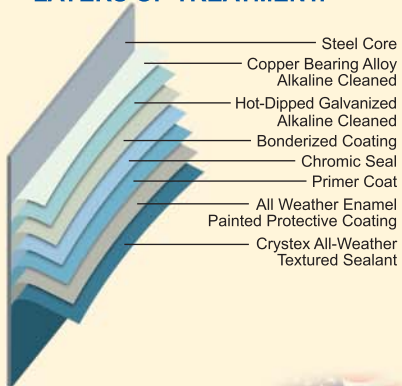

POOL WALL AND FRAME LAYERS OF TREATMENT:

ROUND POOL SIZES

- 12 ft. x 52 in.
- 15 ft. x 52 in.
- 18 ft. x 52 in.
- 21 ft. x 52 in.
- 24 ft. x 52 in.
- 27 ft. x 52 in.
- 30 ft. x 52 in.
- 33 ft. x 52 in.

OVAL POOL SIZES

- 18 ft. x 12 ft. x 52 in.
- 24 ft. x 12 ft. x 52 in.
- 24 ft. x 15 ft. x 52 in.
- 30 ft. x 15 ft. x 52 in.
- 33 ft. x 18 ft. x 52 in.
- 45 ft. x 18 ft. x 52 in.

SLIM STYLE OVAL POOL SIZES

- 18 ft. x 12 ft. x 52 in.
- 24 ft. x 12 ft. x 52 in.
- 24 ft. x 15 ft. x 52 in.
- 30 ft. x 15 ft. x 52 in.
- 33 ft. x 18 ft. x 52 in.

45 ft. x 18 ft. x 52" Oval and 33 ft. x 52" Round pool walls have 2 skimmer and 2 return punches

info@swimnplay.com • www.swimnplay.com

WARNING! POOLS ARE NOT DESIGNED FOR DIVING OR JUMPING! ADULT SUPERVISION REQUIRED!

SWIM'N PLAY, INC.

Makers of Fine Above Ground Pools®

Swim'n Play Inc. Authorized Dealer: