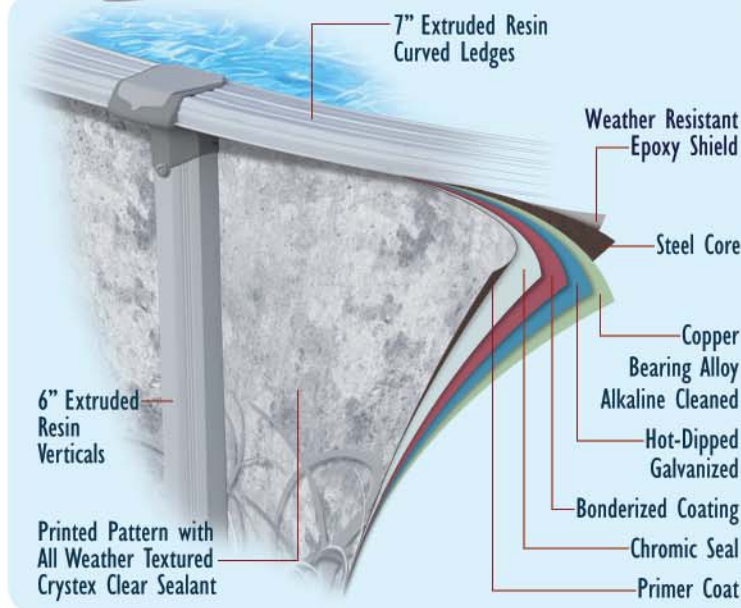

# Tuscany

**EXTRUDED RESIN**

**Stylish extruded resin pool frame with 7 inch curved ledges and 6 inch column verticals.**

# Tuscany QUALITY, VALUE & STYLE

our round pools...  
got more round!  
Extruded Resin Frame  
with **Curved Ledges**

**Round Pool Sizes**

- 15 ft. x 52"
- 18 ft. x 52"
- 21 ft. x 52"
- 24 ft. x 52"
- 27 ft. x 52"
- 30 ft. x 52"
- 33 ft. x 52"

**Slim Style and Buttress**

**Oval Pool Sizes**

- 24 ft. x 15 ft. x 52"
- 30 ft. x 15 ft. x 52"
- 33 ft. x 18 ft. x 52"
- 45 ft. x 18 ft. x 52"

**50 Year**  
Limited Warranty  
*First 3 seasons  
no charge for parts*

Stainless steel hardware for extended life and high strength steel fasteners where required.

Swim'n Play Inc. Authorized Dealer:

Non-Corrosive and Acid Rain Resistant  
Extruded Resin Ledges and Verticals  
with ultraviolet inhibitors