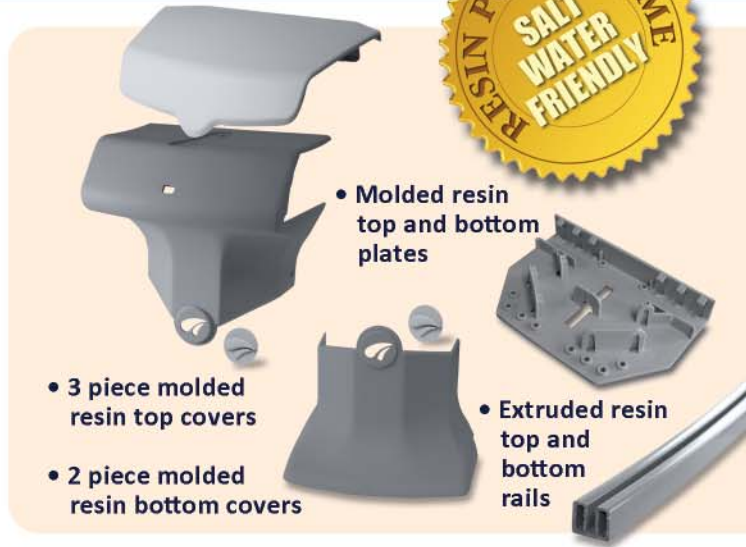

**TRUE ROUND POOL FRAME**

# Tuscany

**EXTRUDED RESIN**

**Stylish extruded resin pool frame with 7 inch curved ledges and 6 inch column verticals.**

# Tuscany QUALITY, VALUE & STYLE

our round pools...  
got more round!  
Extruded Resin Frame  
with **Curved Ledges**

**Round Pool Sizes**

- 15 ft. x 52"
- 18 ft. x 52"
- 21 ft. x 52"
- 24 ft. x 52"
- 27 ft. x 52"
- 30 ft. x 52"
- 33 ft. x 52"

**Slim Style and Buttress**

**Oval Pool Sizes**

- 24 ft. x 15 ft. x 52"
- 30 ft. x 15 ft. x 52"
- 33 ft. x 18 ft. x 52"
- 45 ft. x 18 ft. x 52"

**50 Year**  
Limited Warranty  
*First 3 seasons  
no charge for parts*