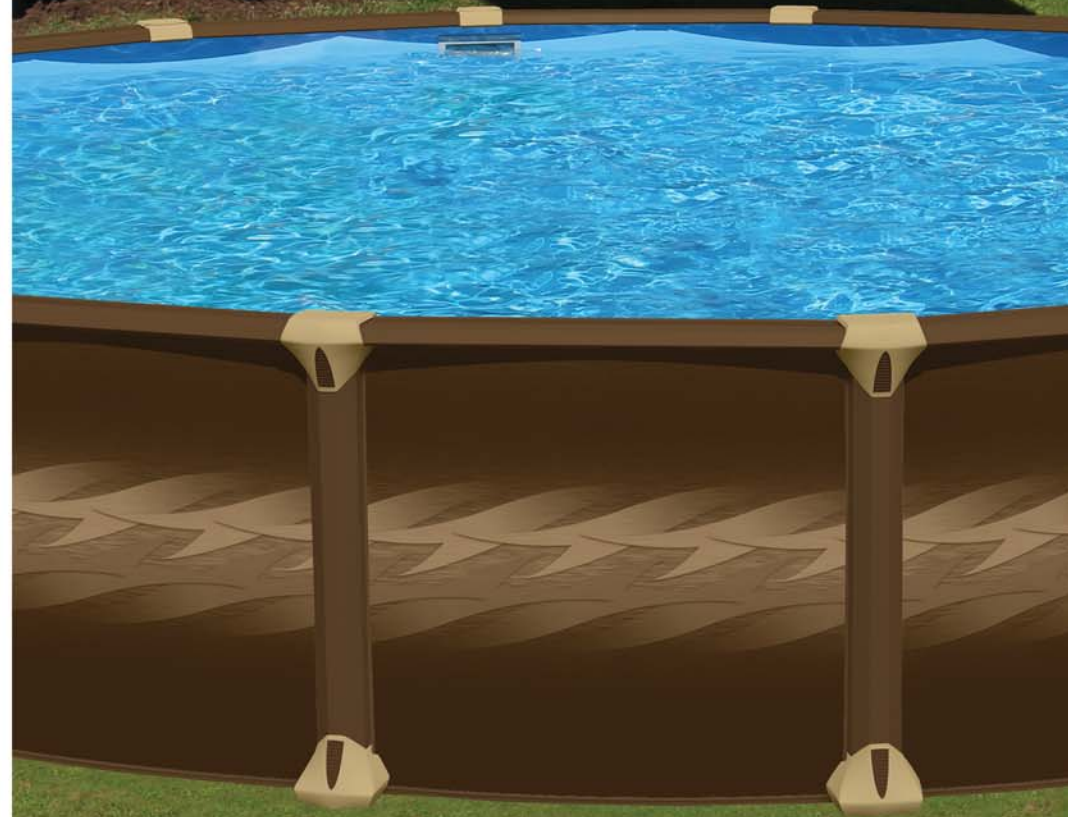

8" Wrap-around duo color molded resin top and bottom covers with deco insert

8" Crystex coated hot-dipped galvanized steel ledges.

Weather Resistant Epoxy Shield

Steel Core

Copper Bearing Alloy Alkaline Cleaned

# Verano

52" & 54"

Stainless Steel Hardware for Extended Life and High Strength Fasteners Where Required

All Swim'n Play pools are designed with universal integrative parts for an easier and more accurate installation.

**SWIM'N PLAY, INC.**

Makers of Fine Above Ground Pools®

**ROUND POOLS**

**OVAL POOLS**

**SLIM STYLE OVAL POOLS**

- |        |                 |                 |
|--------|-----------------|-----------------|
| 12 ft. | 18 ft. x 12 ft. | 12 ft. x 8 ft.  |
| 15 ft. | 24 ft. x 12 ft. | 15 ft. x 10 ft. |
| 18 ft. | 24 ft. x 15 ft. | 18 ft. x 12 ft. |
| 21 ft. | 30 ft. x 15 ft. | 24 ft. x 12 ft. |
| 24 ft. | 33 ft. x 18 ft. | 24 ft. x 15 ft. |
| 27 ft. | 45 ft. x 18 ft. | 30 ft. x 15 ft. |
| 30 ft. |                 | 33 ft. x 18 ft. |
| 33 ft. |                 |                 |

45 ft. x 18 ft. Oval and 33 ft. Round pool walls have 2 skimmer and 2 return punches

The external molded resin and Crystex coated galvanized steel components were constructed to endure all weather conditions and give you years of enjoyment in your pool.