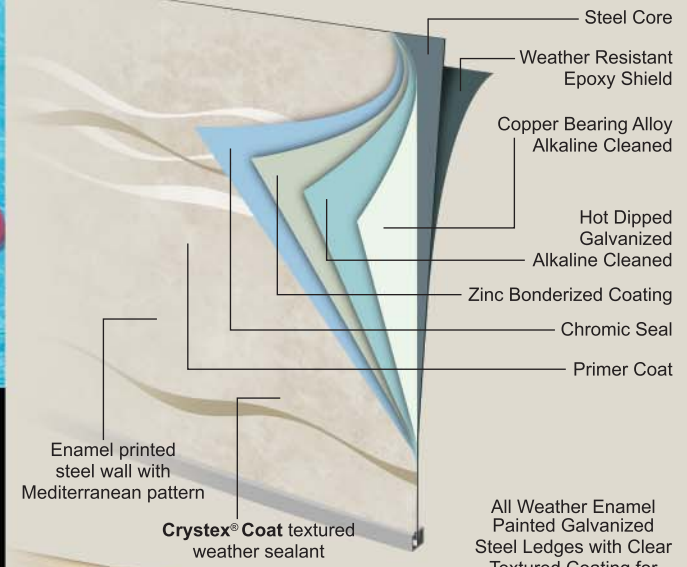

XL 7000

Round Pool

Slim Style Oval Pool

Oval Pool

- Printed hot-dipped galvanized steel wall with deep corrugation for extra strength.
- 2 piece molded resin top covers.
- 7 inch roll-formed hot-dipped galvanized steel top ledges, enamel painted and sealed with textured clear coating.
- 6 inch roll-formed hot-dipped galvanized steel verticals, enamel painted.
- Universal top and bottom galvanized steel rails.
- Galvanized steel universal top and bottom plates.
- Zinc Dichromate Hardware.
- Dune color frame and wall.

52" DEEP GALVANIZED STEEL POOL

*Optional Aluminum Panel
May not be available at all dealers

POOL WALL LAYERS OF TREATMENT

ROUND POOL SIZES

- 8 ft. 9 in. x 52 in.
- 12 ft. x 52 in.
- 15 ft. x 52 in.
- 18 ft. x 52 in.
- 21 ft. x 52 in.
- 24 ft. x 52 in.
- 27 ft. x 52 in.
- 30 ft. x 52 in.
- 33 ft. x 52 in.