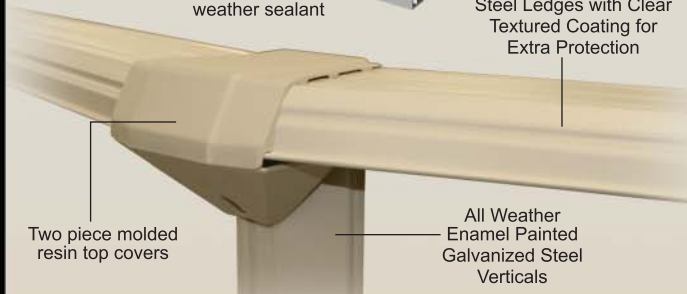

XL 7000

Round Pool

Slim Style Oval Pool

Oval Pool

- Printed hot-dipped galvanized steel wall with deep corrugation for extra strength.
- 2 piece molded resin top covers.
- 7 inch roll-formed hot-dipped galvanized steel top ledges, enamel painted and sealed with textured clear coating.
- 6 inch roll-formed hot-dipped galvanized steel verticals, enamel painted.
- Universal top and bottom galvanized steel rails.
- Galvanized steel universal top and bottom plates.
- Zinc Dichromate Hardware.
- Dune color frame and wall.

52" DEEP GALVANIZED STEEL POOL

*Optional Aluminum Panel
May not be available at all dealers

POOL WALL LAYERS OF TREATMENT

ROUND POOL SIZES

- 8 ft. 9 in. x 52 in.
- 12 ft. x 52 in.
- 15 ft. x 52 in.
- 18 ft. x 52 in.
- 21 ft. x 52 in.
- 24 ft. x 52 in.
- 27 ft. x 52 in.
- 30 ft. x 52 in.
- 33 ft. x 52 in.