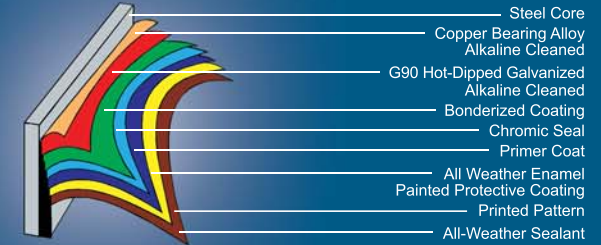

POOL WALL LAYERS OF TREATMENT:

SWIM'N PLAY, INC.

Makers of Fine Above Ground Pools®

The Association of
Pool & Spa Professionals

313 Regina Avenue, Rahway, NJ 07065-4891
Phone: (732) 574-1500 • Fax: (732) 574-1551
www.swimnplay.com • email: info@swimnplay.com

Swim'n Play Authorized Dealer: _____