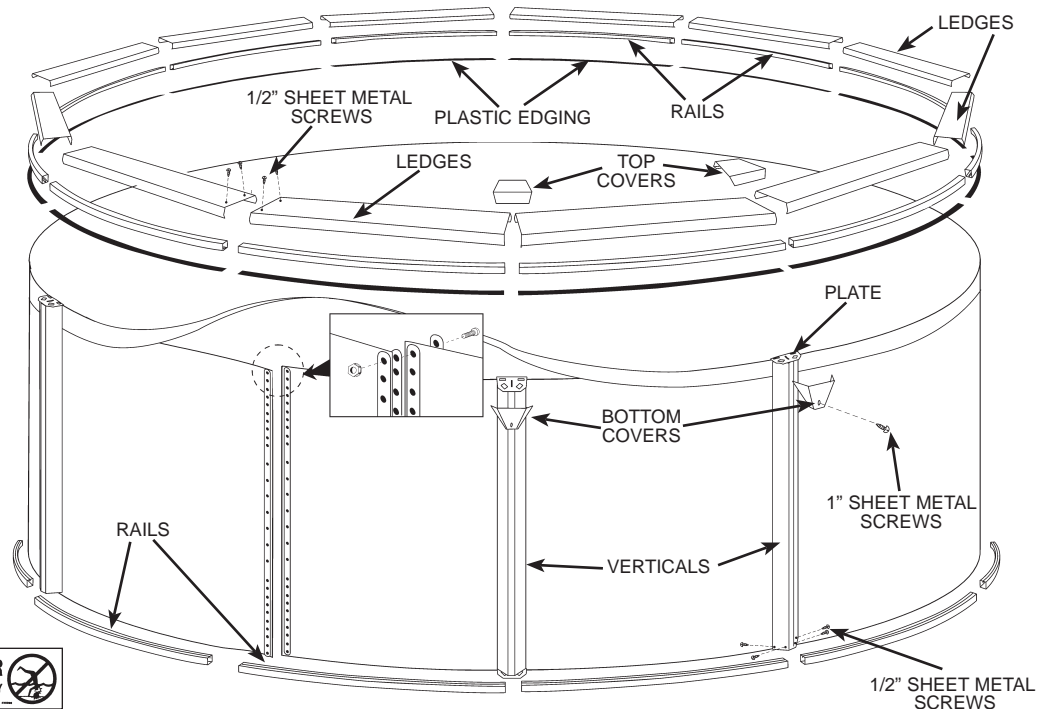

YORKSHIRE

48" OR 52"

Part # 420860-10
ROUND PACKING LIST

Description		Part No.	8'	12'	15'	18'	21'	24'	27'	30'	33'	
POOL HARDWARE												
	#12 x 1/2 SHEET METAL SCREW	460199	90	100	100	120	140	160	180	200	240	
	#10 X 1" SHEET METAL SCREW	460149	9	10	10	12	14	16	18	20	22	
VERTICALS												
	WHITE STEEL VERTICAL	48"	241591	9	10	10	12	14	16	18	20	22
		52"	241694									
LEDGES												
	35 3/4" WHITE STEEL LEDGE	241593	6	-	-	-	-	-	-	-	-	
	43 15/16" WHITE STEEL LEDGE	241594	-	7	-	-	-	-	-	-	-	
	55 1/2" WHITE STEEL LEDGE	241589	-	-	7	9	11	13	15	17	19	
	35 3/4" WHITE STEEL LEDGE with "DO NOT DIVE" LABEL	241593BL	1	-	-	-	-	-	-	-	-	
	43 15/16" WHITE STEEL LEDGE with "DO NOT DIVE" LABEL	241594BL	-	1	-	-	-	-	-	-	-	
	55 1/2" WHITE STEEL LEDGE with "DO NOT DIVE" LABEL	241589BL	-	-	1	1	1	1	1	1	1	
	35 3/4" WHITE STEEL LEDGE with "DO NOT DIVE" LABEL	241593SL	2	-	-	-	-	-	-	-	-	
	43 15/16" WHITE STEEL LEDGE with "DO NOT DIVE" LABEL	241594SL	-	2	-	-	-	-	-	-	-	
	55 1/2" WHITE STEEL LEDGE with "DO NOT DIVE" LABEL	241589SL	-	-	2	2	2	2	2	2	2	

CARTON 4

	33' BLUE LAGOON WALL	48"	N/A	-	-	-	-	-	-	-	-	1
		52"	121354	-	-	-	-	-	-	-	-	-
	3/8"-16 X 3/4" Truss Head Bolt	460222	-	-	-	-	-	-	-	-	-	23
	3/8" X 1-7/8" Washer	460223	-	-	-	-	-	-	-	-	-	46
	3/8"-16 Serrated Flange Nut	460217	-	-	-	-	-	-	-	-	-	23

WARNING!
Pools are not designed for diving or jumping! Diving or jumping into an above ground pool may result in DEATH or serious PERMANENT injury!

ADULT SUPERVISION REQUIRED!

⚠ DANGER NO DIVING • SHALLOW WATER
DIVING MAY CAUSE DEATH OR PERMANENT INJURY